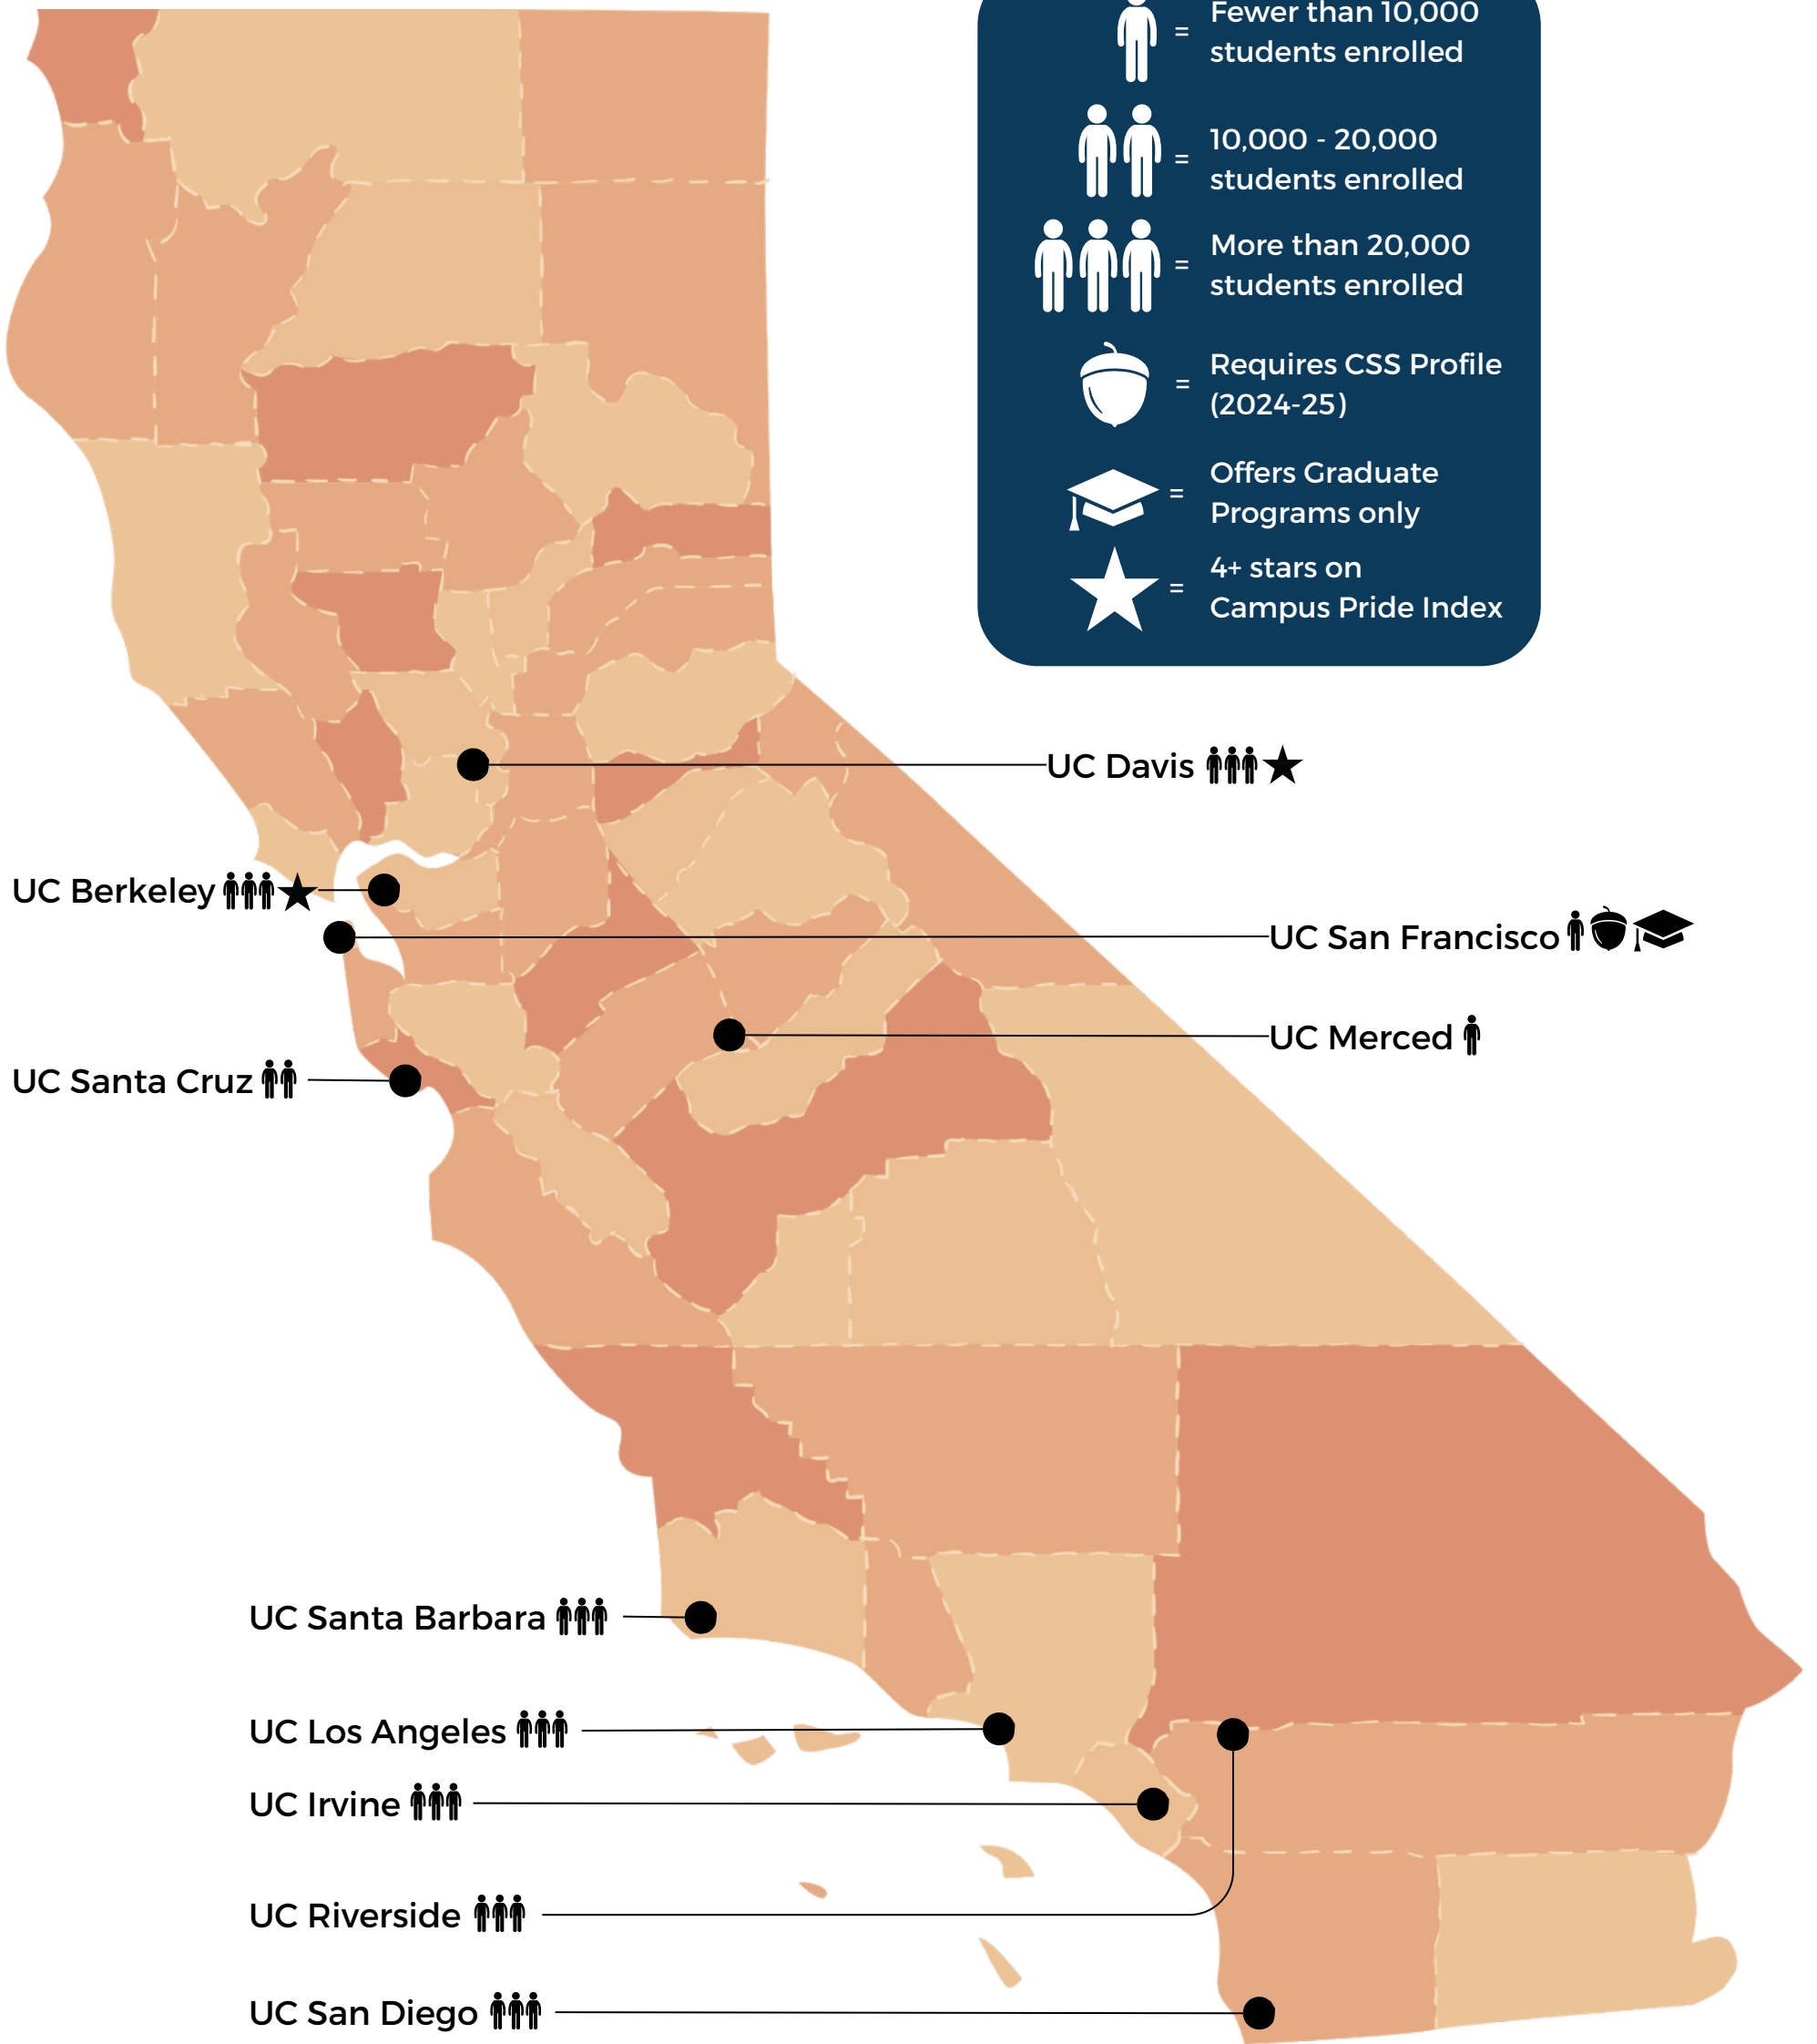

CALIFORNIA COMMUNITY COLLEGES

-  = On-campus housing
-  = Offers one or more Bachelor's Degrees
-  = 4+ stars on Campus Pride Index

Website:
cccco.edu

CALIFORNIA STATE UNIVERSITIES

Estimated In-state Annual Fees/Tuition:
\$5,742 (2023, before financial aid)

Entrance Requirements:
Completion of at least 15 A-G courses, GPA of 2.5 or higher

Website:
Calstate.edu

UNIVERSITIES OF CALIFORNIA

- = Fewer than 10,000 students enrolled
- = 10,000 - 20,000 students enrolled
- = More than 20,000 students enrolled
- = Requires CSS Profile (2024-25)
- = Offers Graduate Programs only
- = 4+ stars on Campus Pride Index

Estimated In-state Annual Fees/Tuition:
\$15,352 (2023, before financial aid)

Entrance Requirements:
Completion of at least 15 A-G courses, GPA of 3.0 or higher

Website:
universityofcalifornia.edu

PRIVATE COLLEGES OF CALIFORNIA