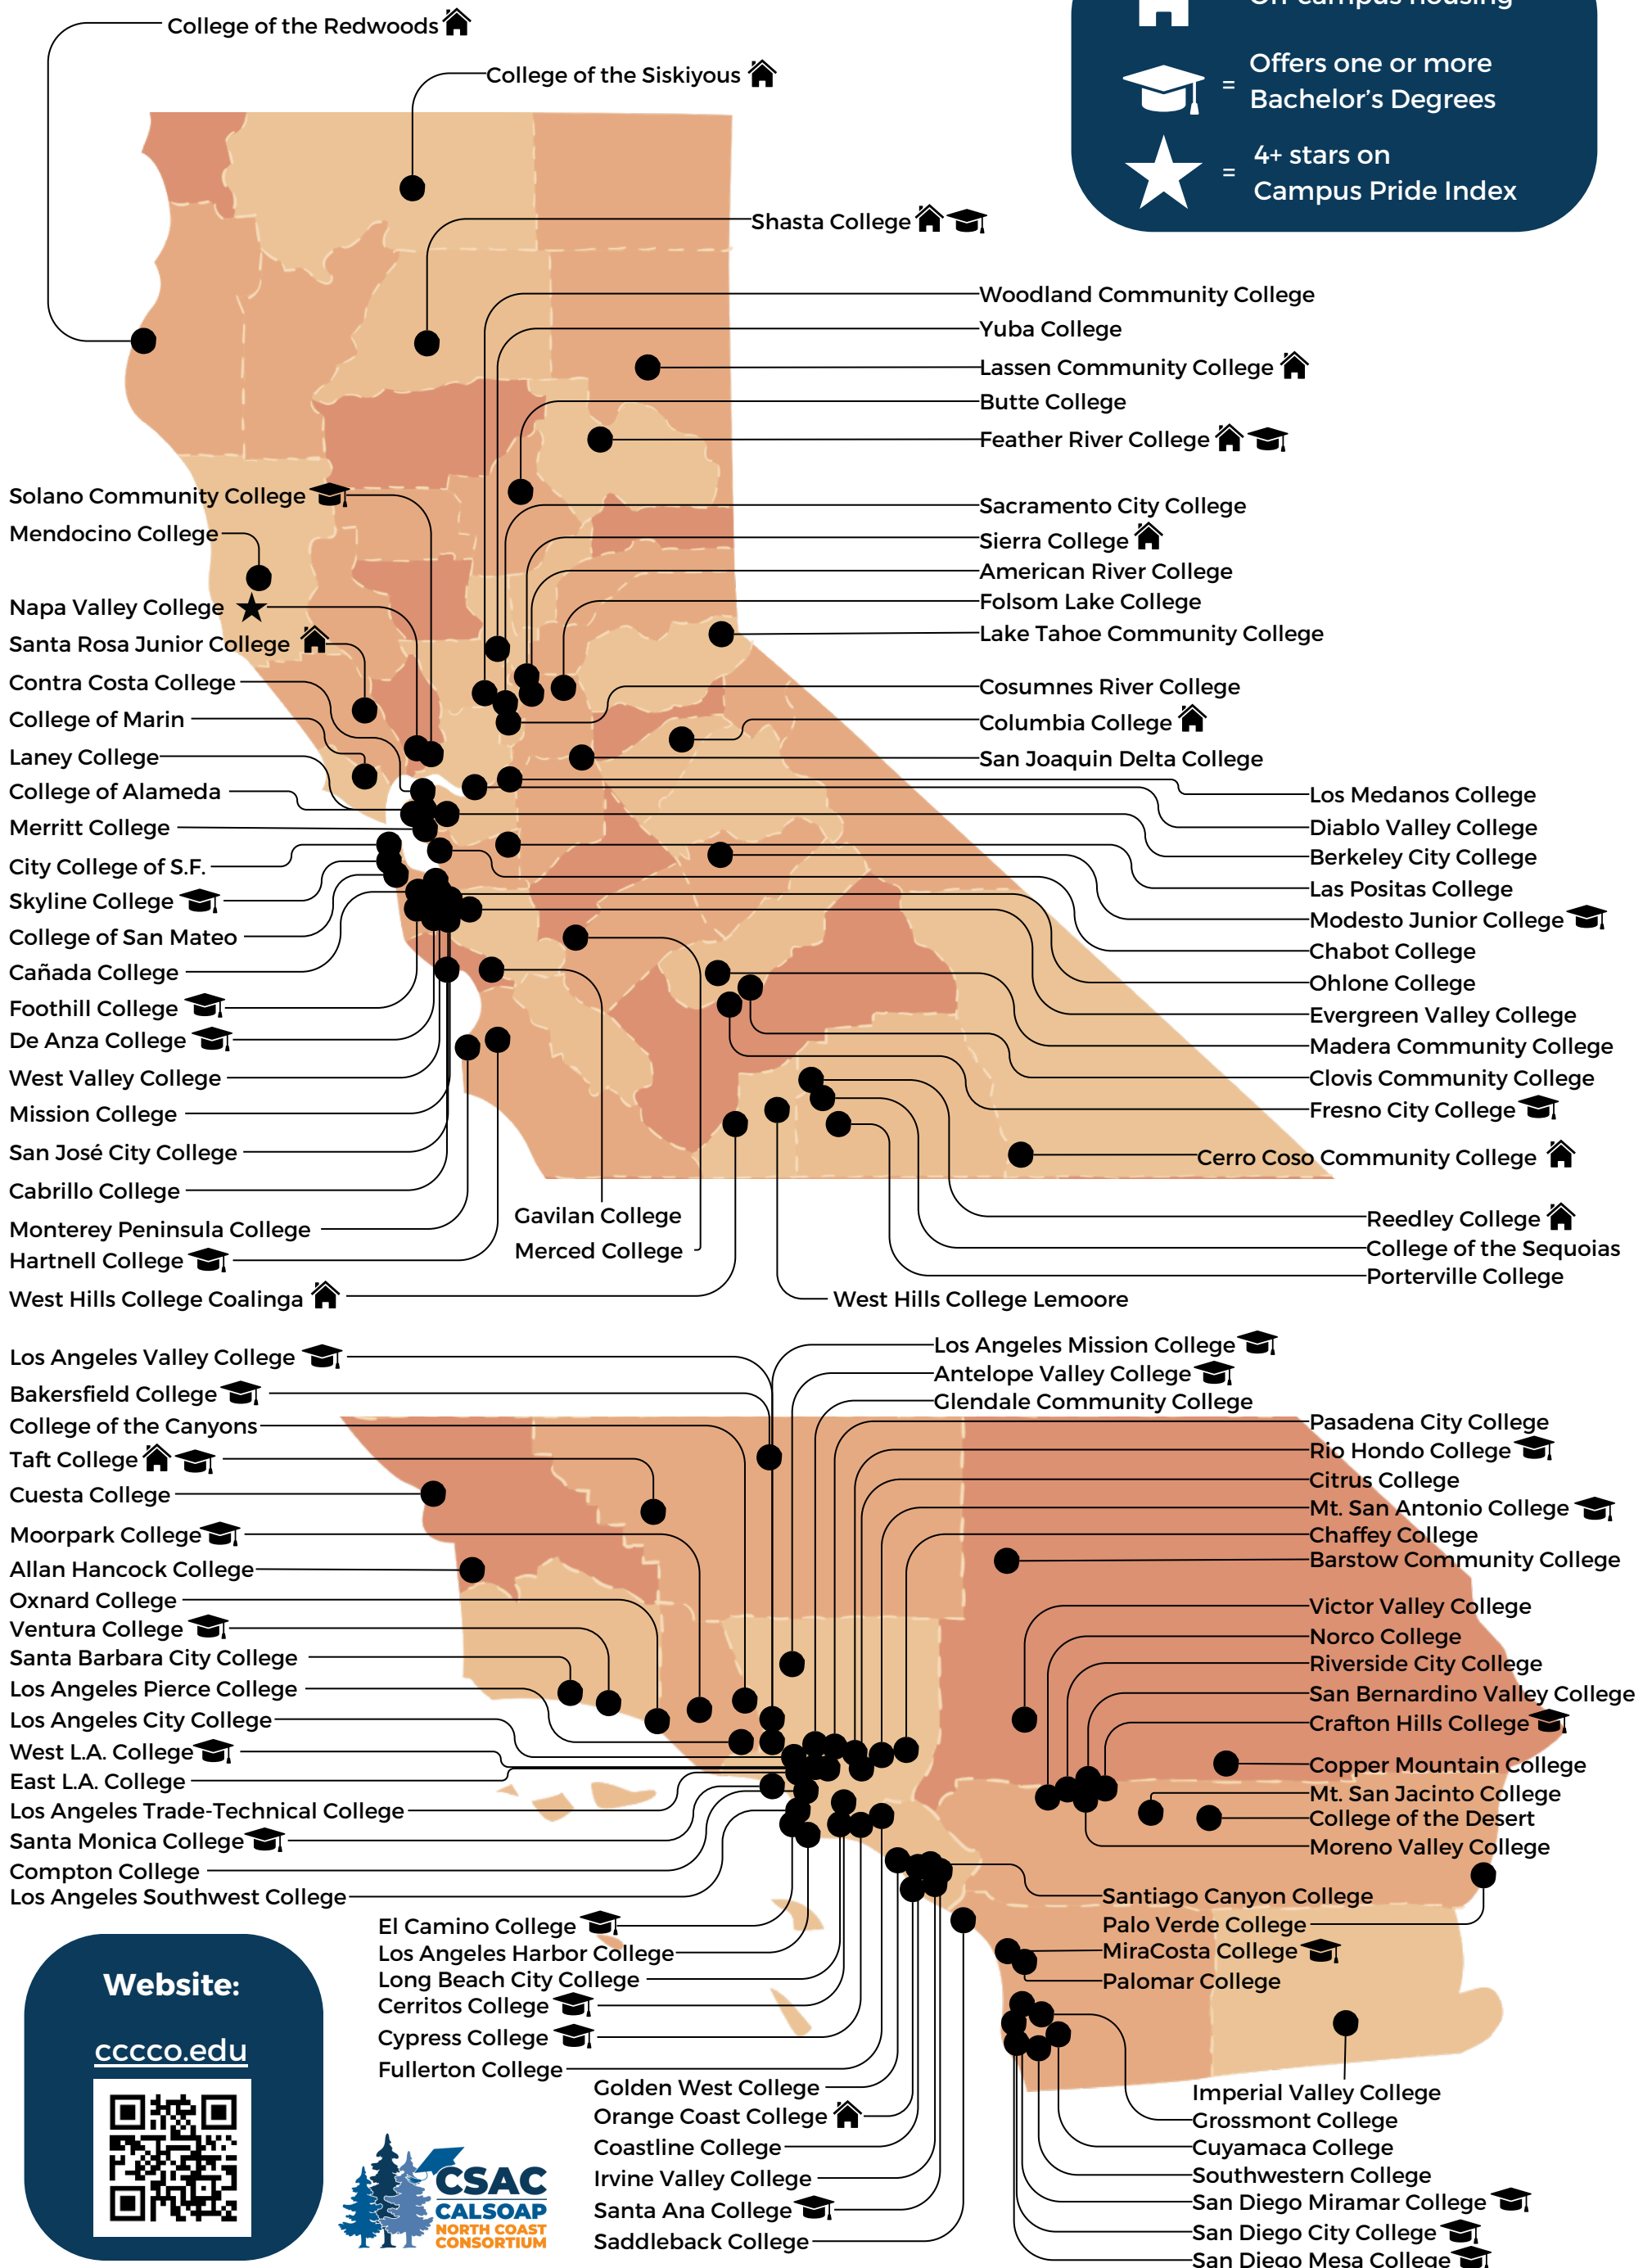

CALIFORNIA COMMUNITY COLLEGES

-  = On-campus housing
-  = Offers one or more Bachelor's Degrees
-  = 4+ stars on Campus Pride Index

Website:
cccco.edu

CALIFORNIA STATE UNIVERSITIES

Estimated In-state Annual Fees/Tuition:
\$5,742 (2023, before financial aid)

Entrance Requirements:
Completion of at least 15 A-G courses, GPA of 2.5 or higher

Website:
Calstate.edu

UNIVERSITIES OF CALIFORNIA

- = Fewer than 10,000 students enrolled
- = 10,000 - 20,000 students enrolled
- = More than 20,000 students enrolled
- = Requires CSS Profile (2024-25)
- = Offers Graduate Programs only
- = 4+ stars on Campus Pride Index

Estimated In-state Annual Fees/Tuition:
\$15,352 (2023, before financial aid)

Entrance Requirements:
Completion of at least 15 A-G courses, GPA of 3.0 or higher

Website:
universityofcalifornia.edu

PRIVATE COLLEGES OF CALIFORNIA