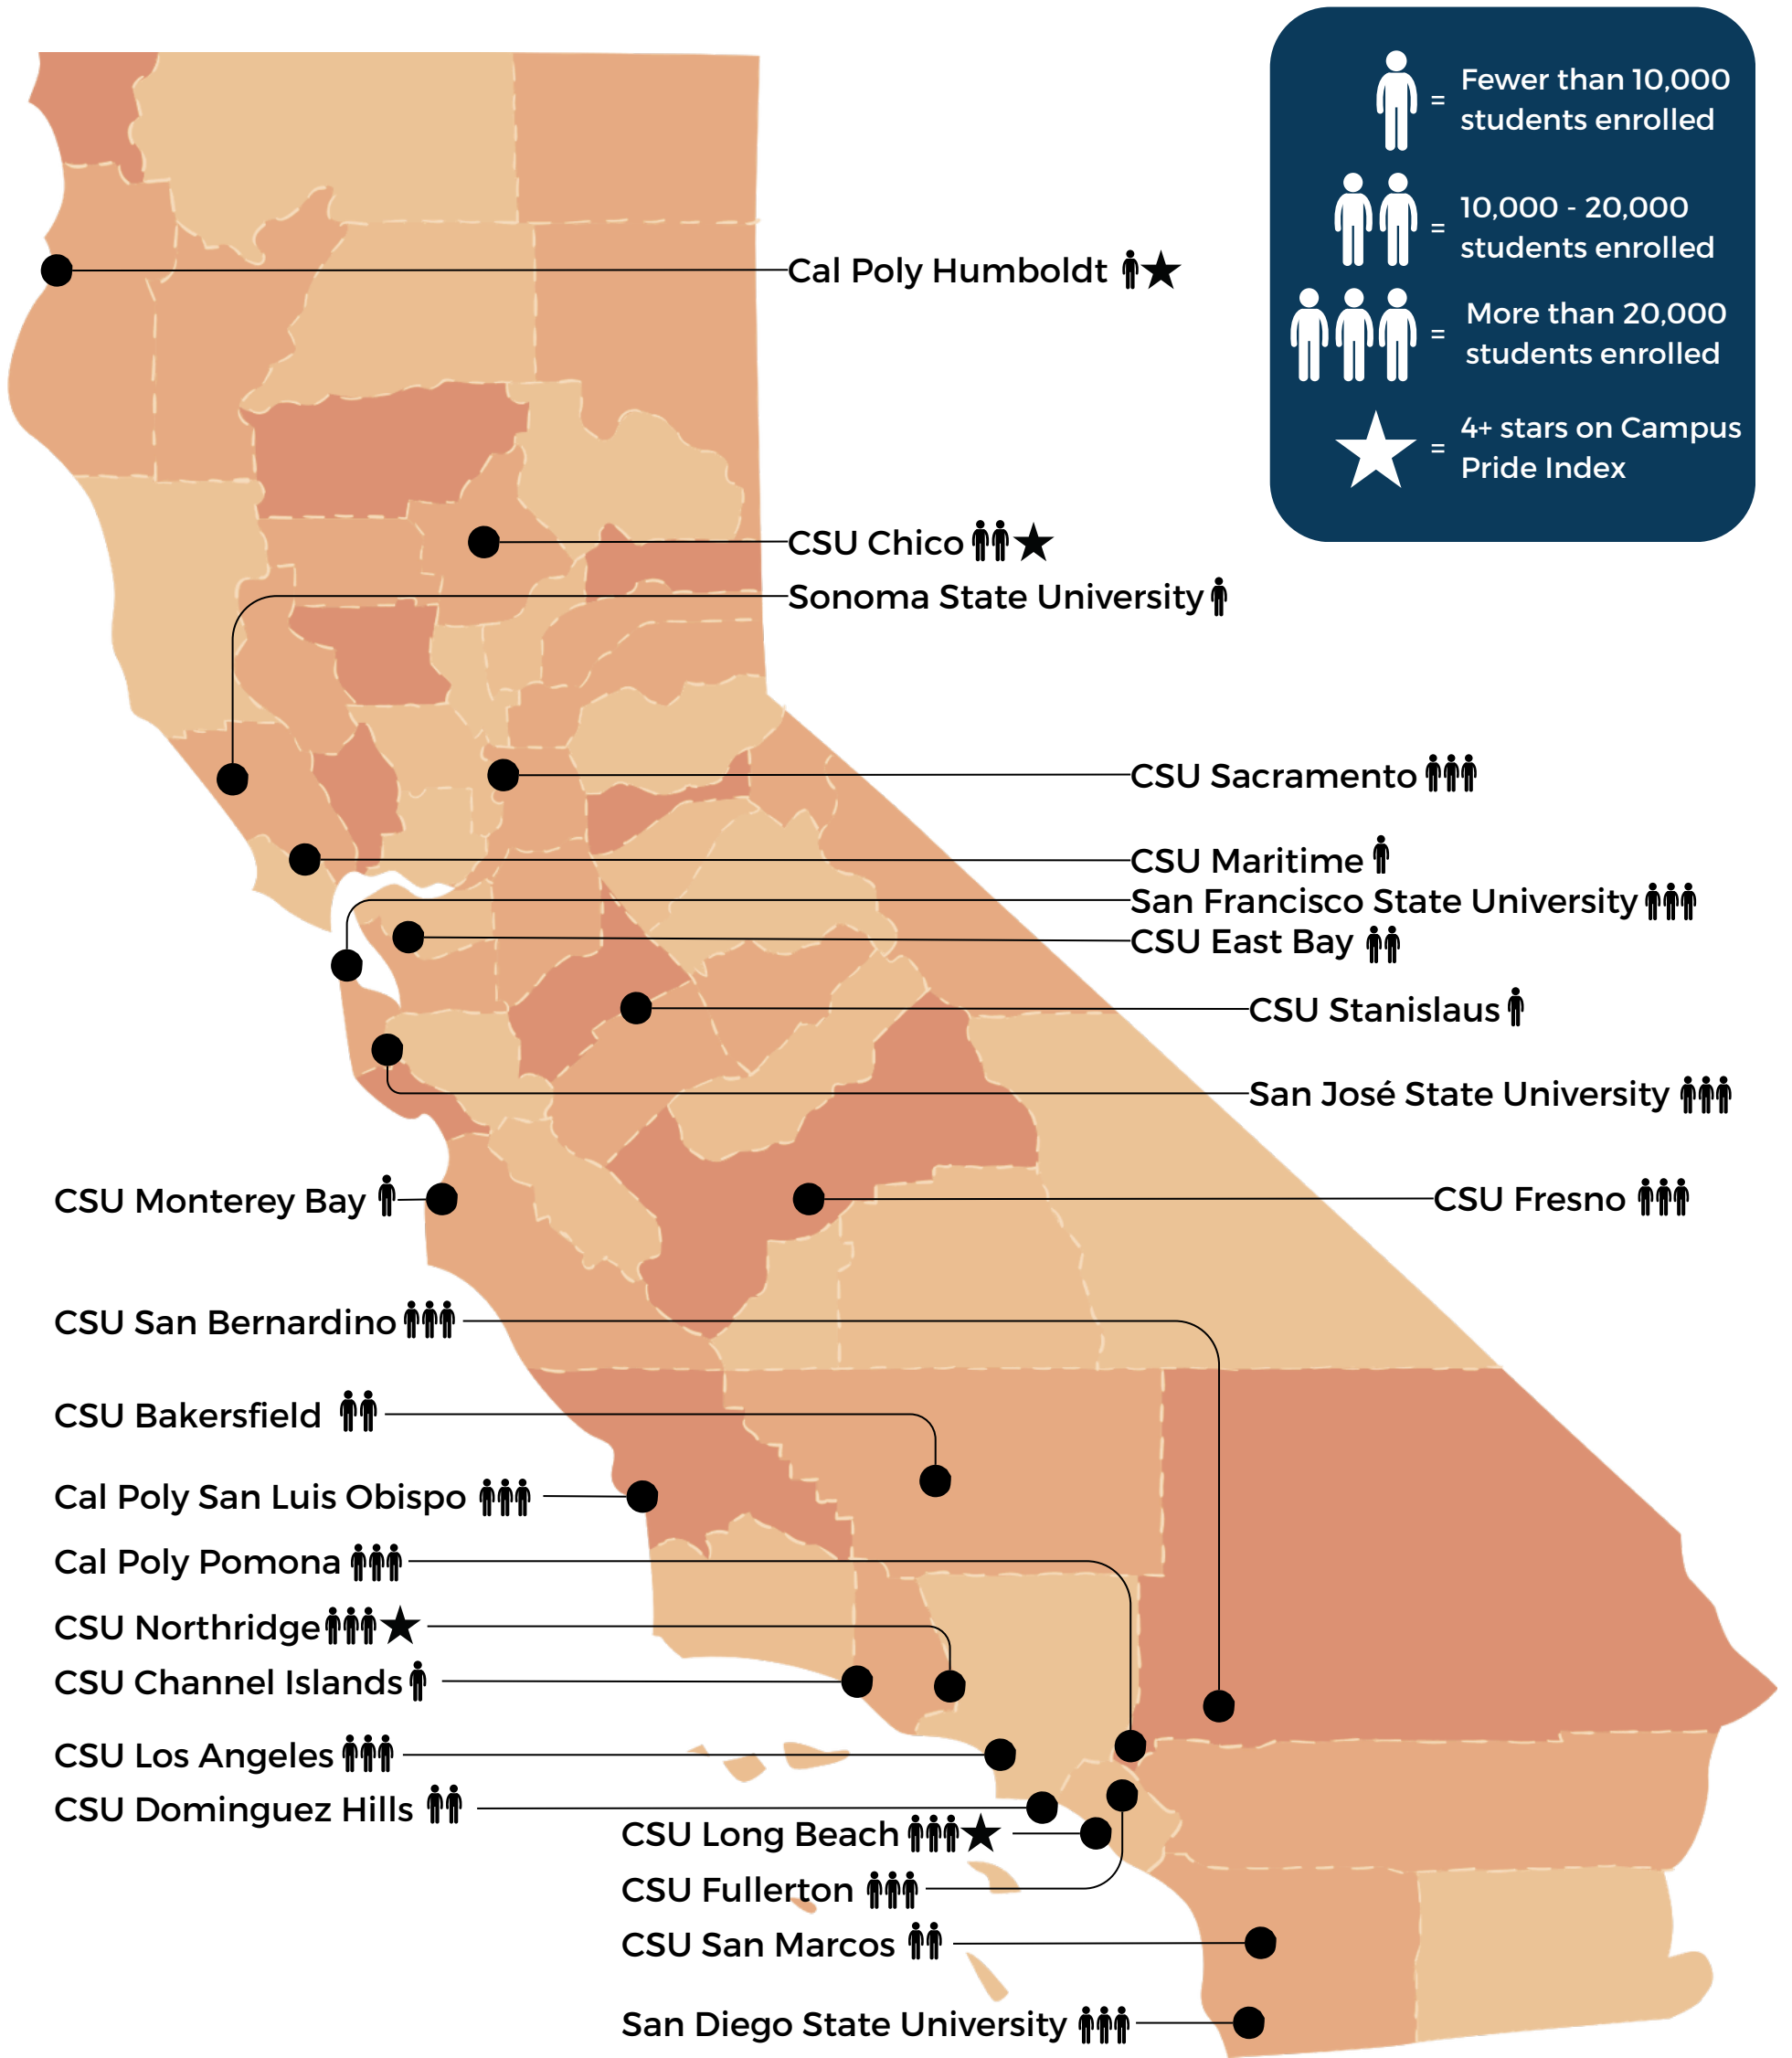

CALIFORNIA COMMUNITY COLLEGES

-  = On-campus housing
-  = Offers one or more Bachelor's Degrees
-  = 4+ stars on Campus Pride Index

Website:
cccco.edu

CALIFORNIA STATE UNIVERSITIES

Estimated In-state Annual Fees/Tuition:
\$5,742 (2023, before financial aid)

Entrance Requirements:
Completion of at least 15 A-G courses, GPA of 2.5 or higher

Website:
Calstate.edu

UNIVERSITIES OF CALIFORNIA

- = Fewer than 10,000 students enrolled
- = 10,000 - 20,000 students enrolled
- = More than 20,000 students enrolled
- = Requires CSS Profile (2024-25)
- = Offers Graduate Programs only
- = 4+ stars on Campus Pride Index

Estimated In-state Annual Fees/Tuition:
\$15,352 (2023, before financial aid)

Entrance Requirements:
Completion of at least 15 A-G courses, GPA of 3.0 or higher

Website:
universityofcalifornia.edu

PRIVATE COLLEGES OF CALIFORNIA