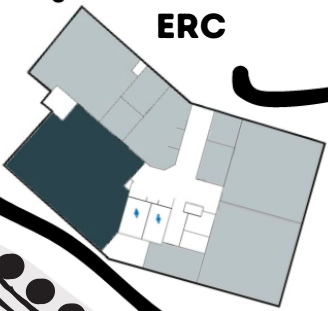

6TH STREET

ERC

WEST AVE.

ANNEX

REDWOOD

YOU ARE HERE

SEQUOIA

A B

8 MINS
0.3 miles

Shuttles available

MYRTLE AVE.

**HCOE
Main Campus & ERC
Maps**